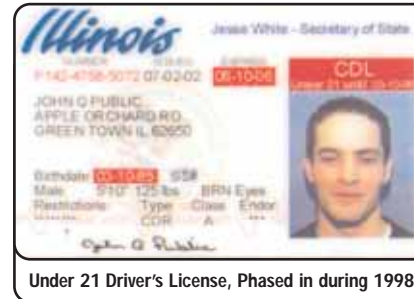

New Under 21 Card Design for Illinois DLs, IDs and CDLs

Effective January 1, 2005

Under 21 Driver's License
Effective 1/1/05

Under 21 ID Card
Effective 1/1/05

Under 21 CDL
Effective 1/1/05

Under 21 Driver's License, Effective 12/30/02

Under 21 Driver's License, Phased in during 1998