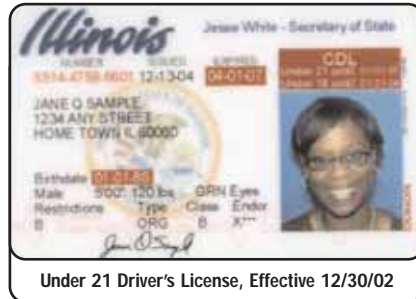

New Under 21 Card Design for Illinois DLs, IDs and CDLs

Effective January 1, 2005

Under 21 Driver's License
Effective 1/1/05

Under 21 ID Card
Effective 1/1/05

Under 21 CDL
Effective 1/1/05

Under 21 Driver's License, Effective 12/30/02

Under 21 Driver's License, Phased in during 1998