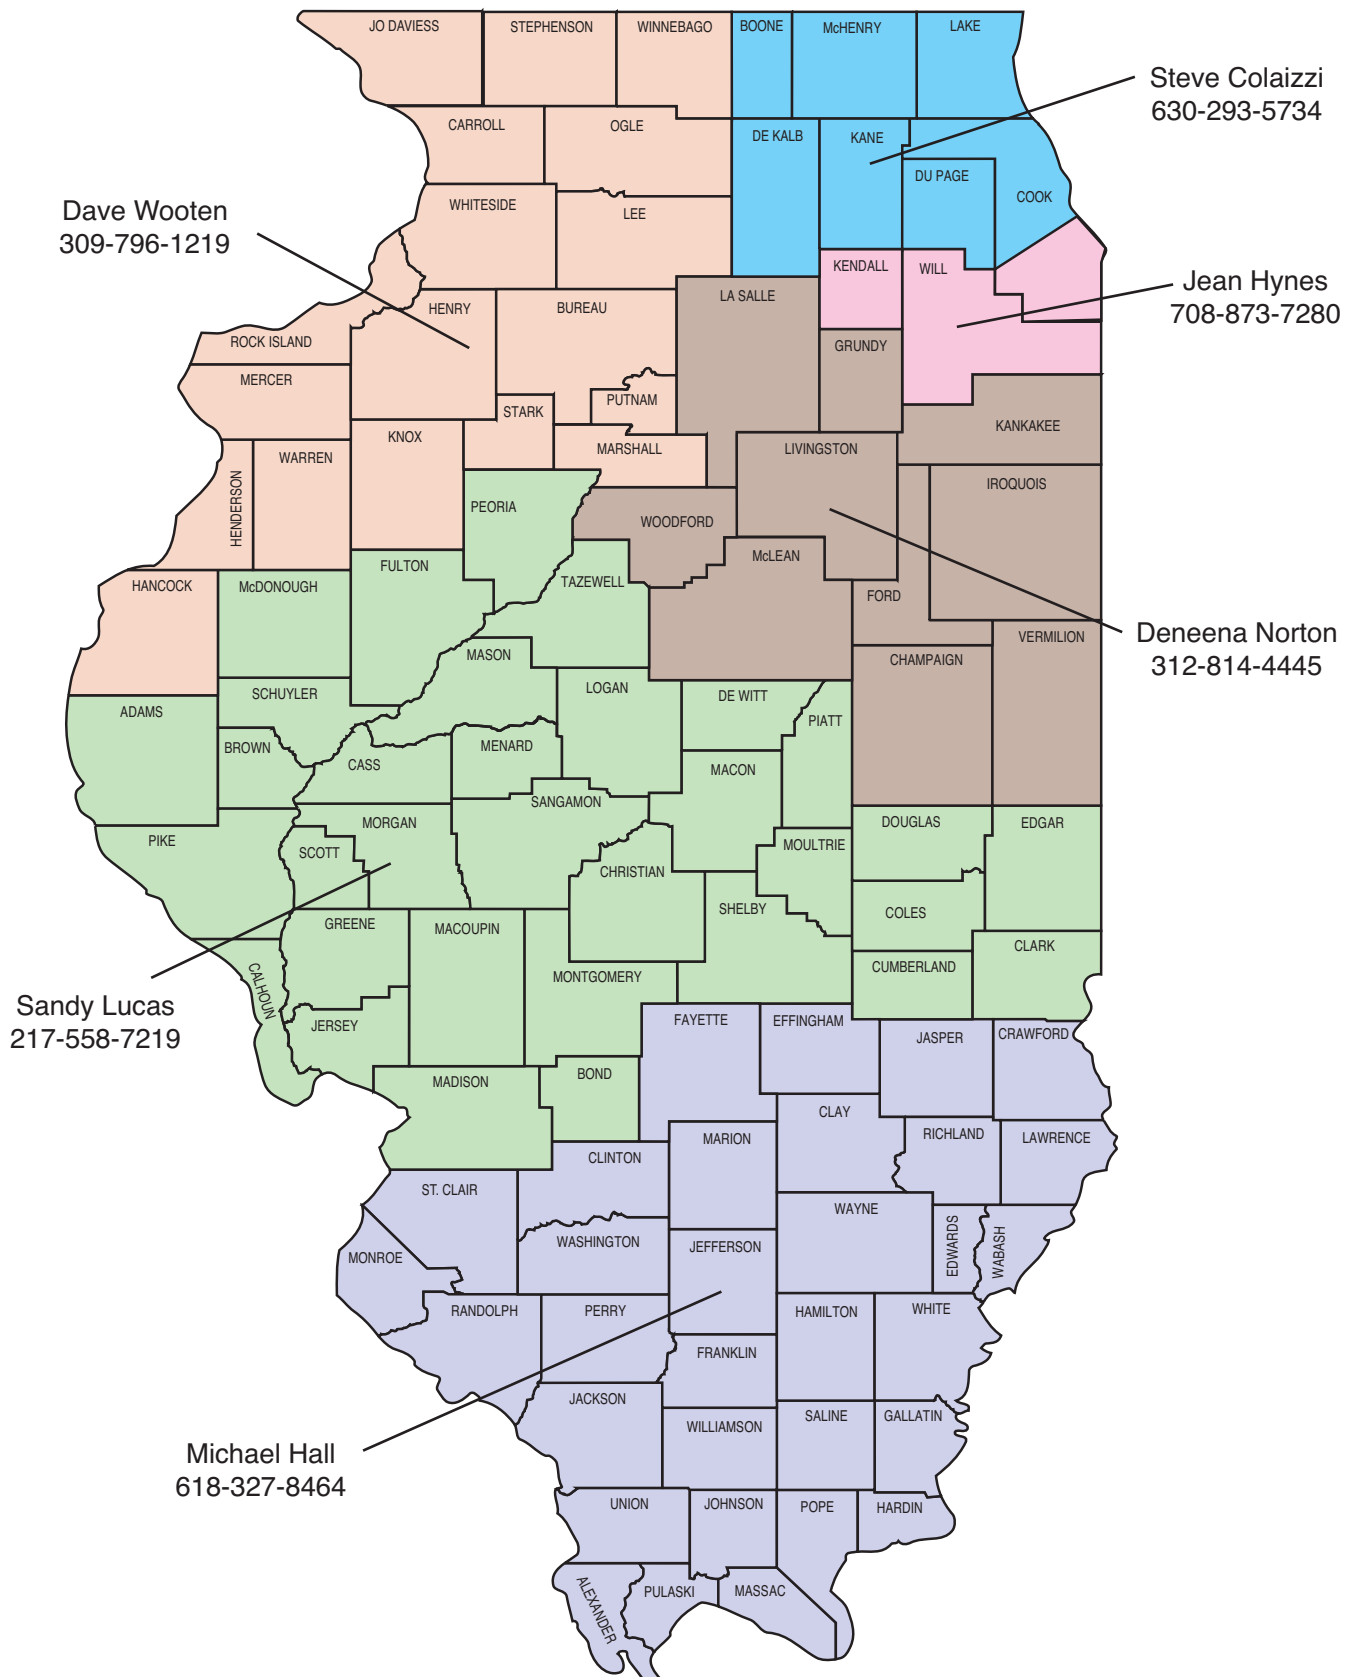

# Local Records Representative Territories

Local Records Unit, Springfield, IL • 217-782-1080

Archives on the Web at [www.cyberdriveillinois.com](http://www.cyberdriveillinois.com)